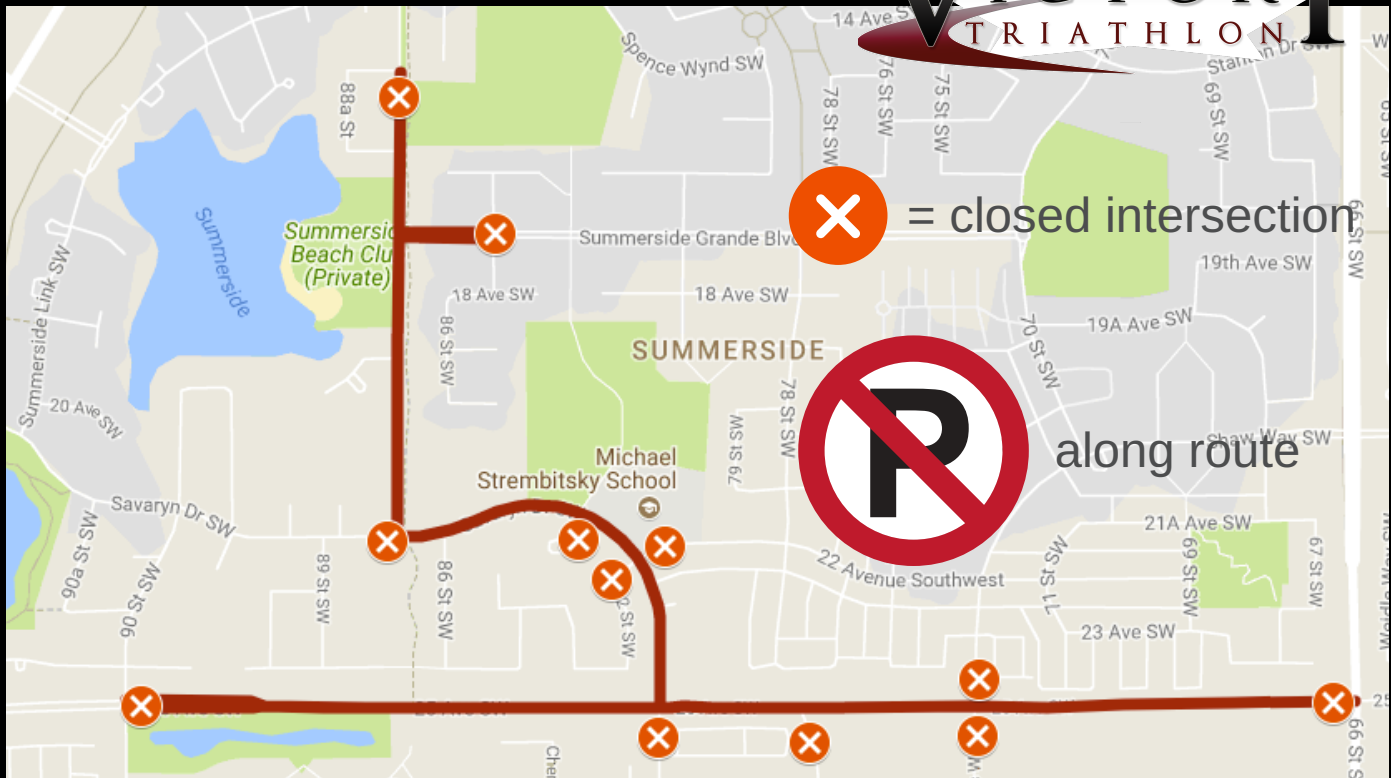

Summerside Welcomes **VICTORY TRIATHLON**

June 22, 2019

Road Closure 6:30-10:30am

How will this affect you?

-  In order to make the course as safe as possible, full **road closures** will be in effect along the entirety of the course from 6:30-10:30am.
-  Due to the roads being closed, **no parking** will be allowed on the course for the duration of the event.
-  There will be course marshals and volunteers directing athletes along the course as well as **re-directing traffic**.